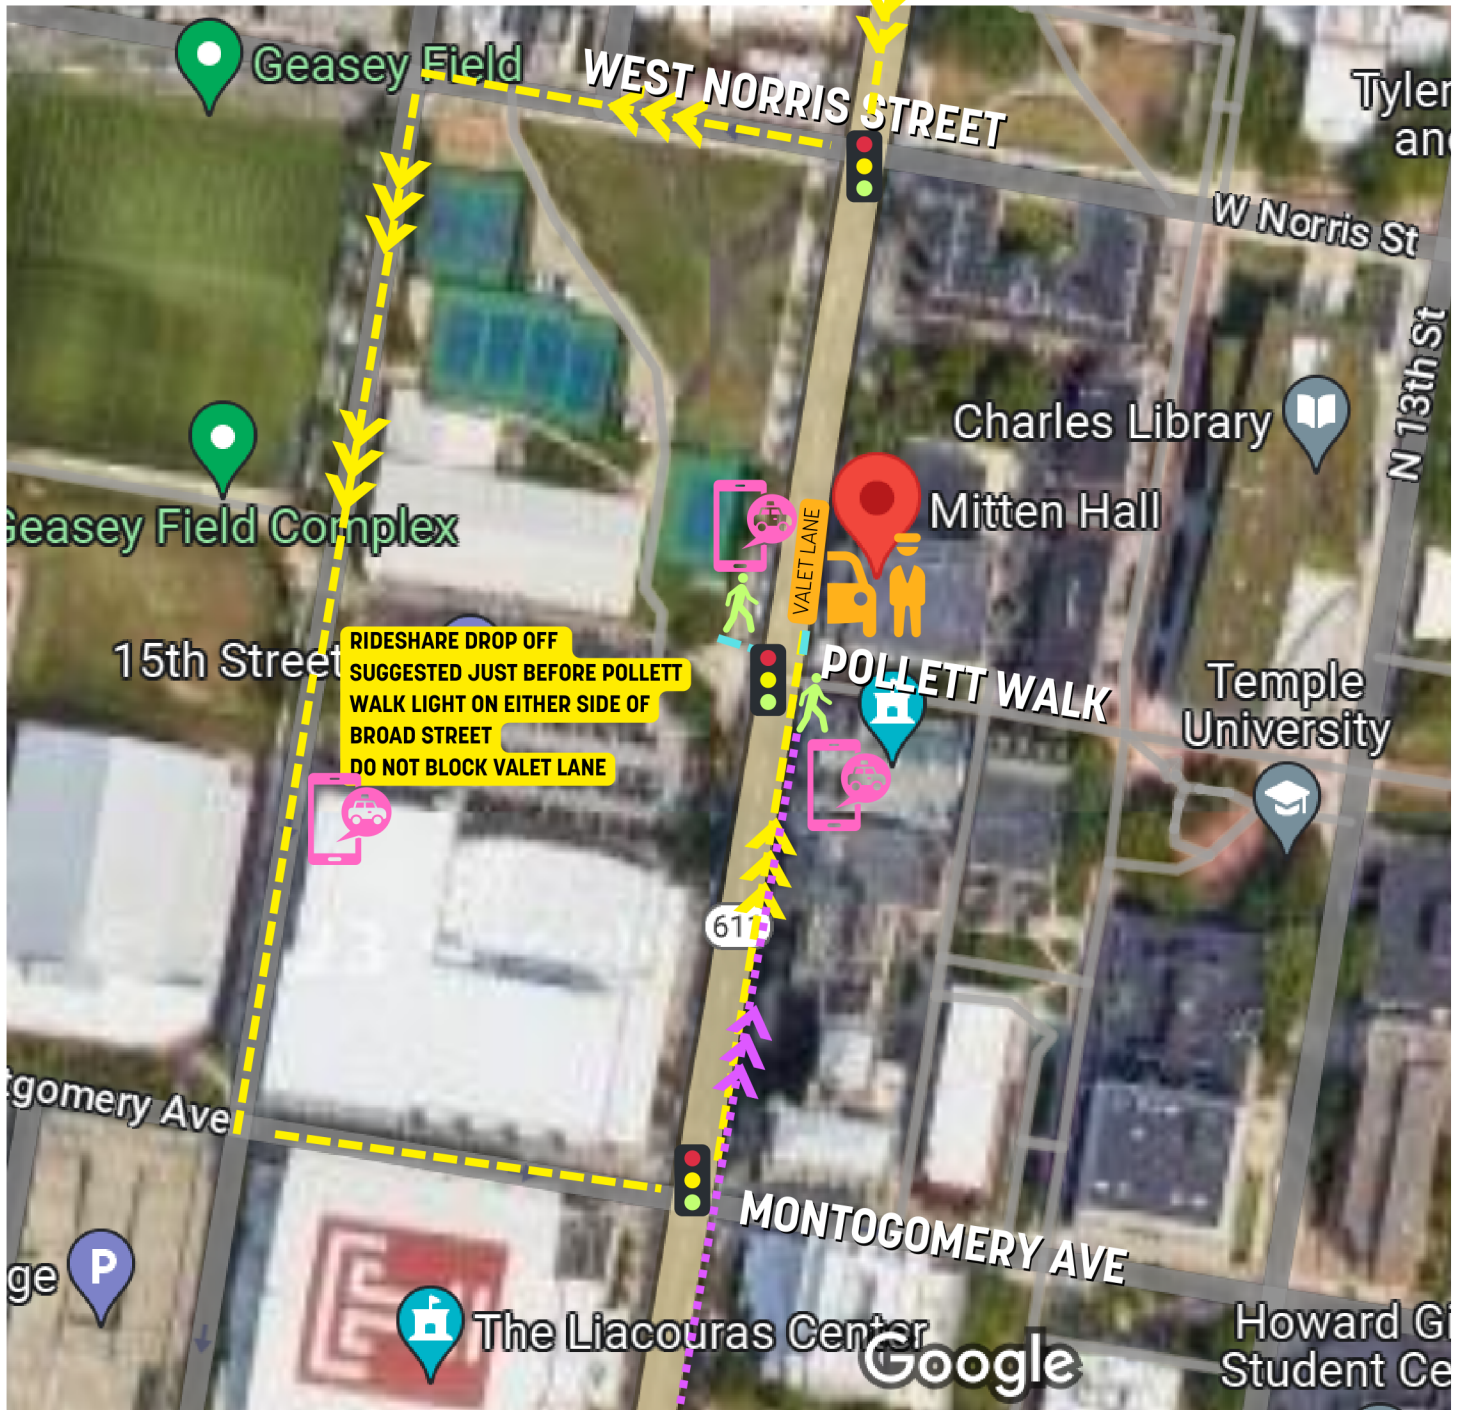

Day of event please contact:

Christina Kolokotroni, ASID PA East Chapter Administrator

T 267-597-6699 | administrator@pae.asid

Rideshares (Uber/Taxi) Please do not block Valet Parking lane directly in front of Mitten Hall.

You can be dropped off on southbound side and cross at light at Pollett Walk or northbound side between Montgomery Ave and Pollett Walk

Heading South on Broad St for Valet Parking:

Make a Right onto W Norris Ave. Then left on 15th St. Make Left onto Montgomery Ave, then left onto Broad St. Valet Lane will be on your Right just as you approach Mitten Hall

Valet Parking heading North on Broad Street:

Valet Lane will be on your right just as you approach light at Pollett Walk

Mitten Hall 1913 N Broad St., Philadelphia, PA

If you have questions on day of event please contact:
Christina Kolokotroni, ASID PA East Chapter Administrator
T 267-597-6699 | administrator@pae.asid

Accessible entrance:

There are 3 steps into Mitten Hall and 4 steps into the grand hallway. There is a side entrance with ramp on Polette Walk for person with disabilities / accessible entrance. This will take you to the lower-level security desk and there will be an elevator to take you to the main level. Please note that there are 3-4 steps into cocktail hour areas.