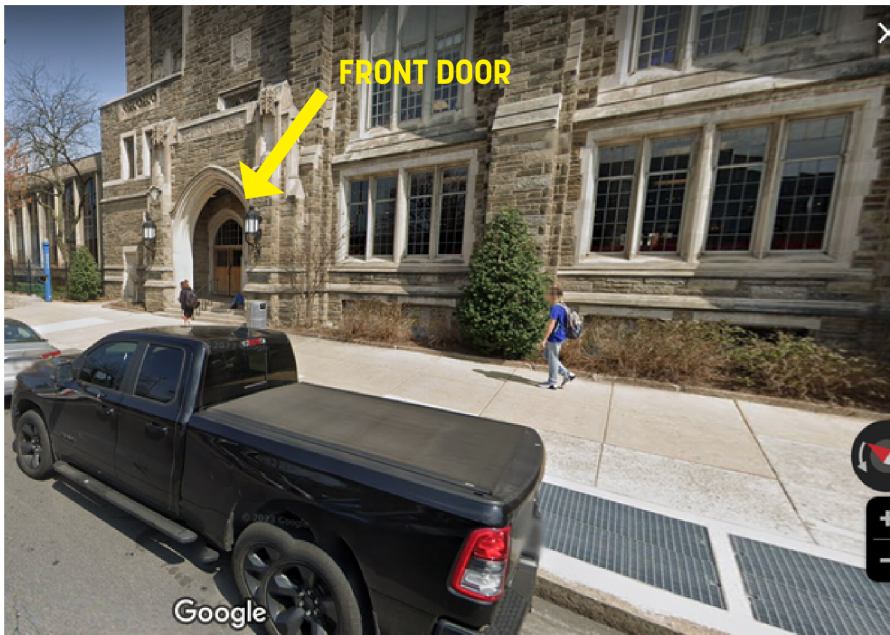

You can be dropped off on southbound side and cross at light at Pollett Walk or northbound side between Montgomery Ave and Pollett Walk

Heading South on Broad St for Valet Parking:

Make a Right onto W Norris Ave. Then left on 15th St. Make Left onto Montgomery Ave, then left onto Broad St. Valet Lane will be on your Right just as you approach Mitten Hall

Valet Parking heading North on Broad Street:

Valet Lane will be on your right just as you approach light at Pollett Walk

Mitten Hall 1913 N Broad St., Philadelphia, PA

If you have questions on day of event please contact:
Christina Kolokotroni, ASID PA East Chapter Administrator
T 267-597-6699 | administrator@pae.asid

Accessible entrance:

There are 3 steps into Mitten Hall and 4 steps into the grand hallway. There is a side entrance with ramp on Polette Walk for person with disabilities / accessible entrance. This will take you to the lower-level security desk and there will be an elevator to take you to the main level. Please note that there are 3-4 steps into cocktail hour areas.